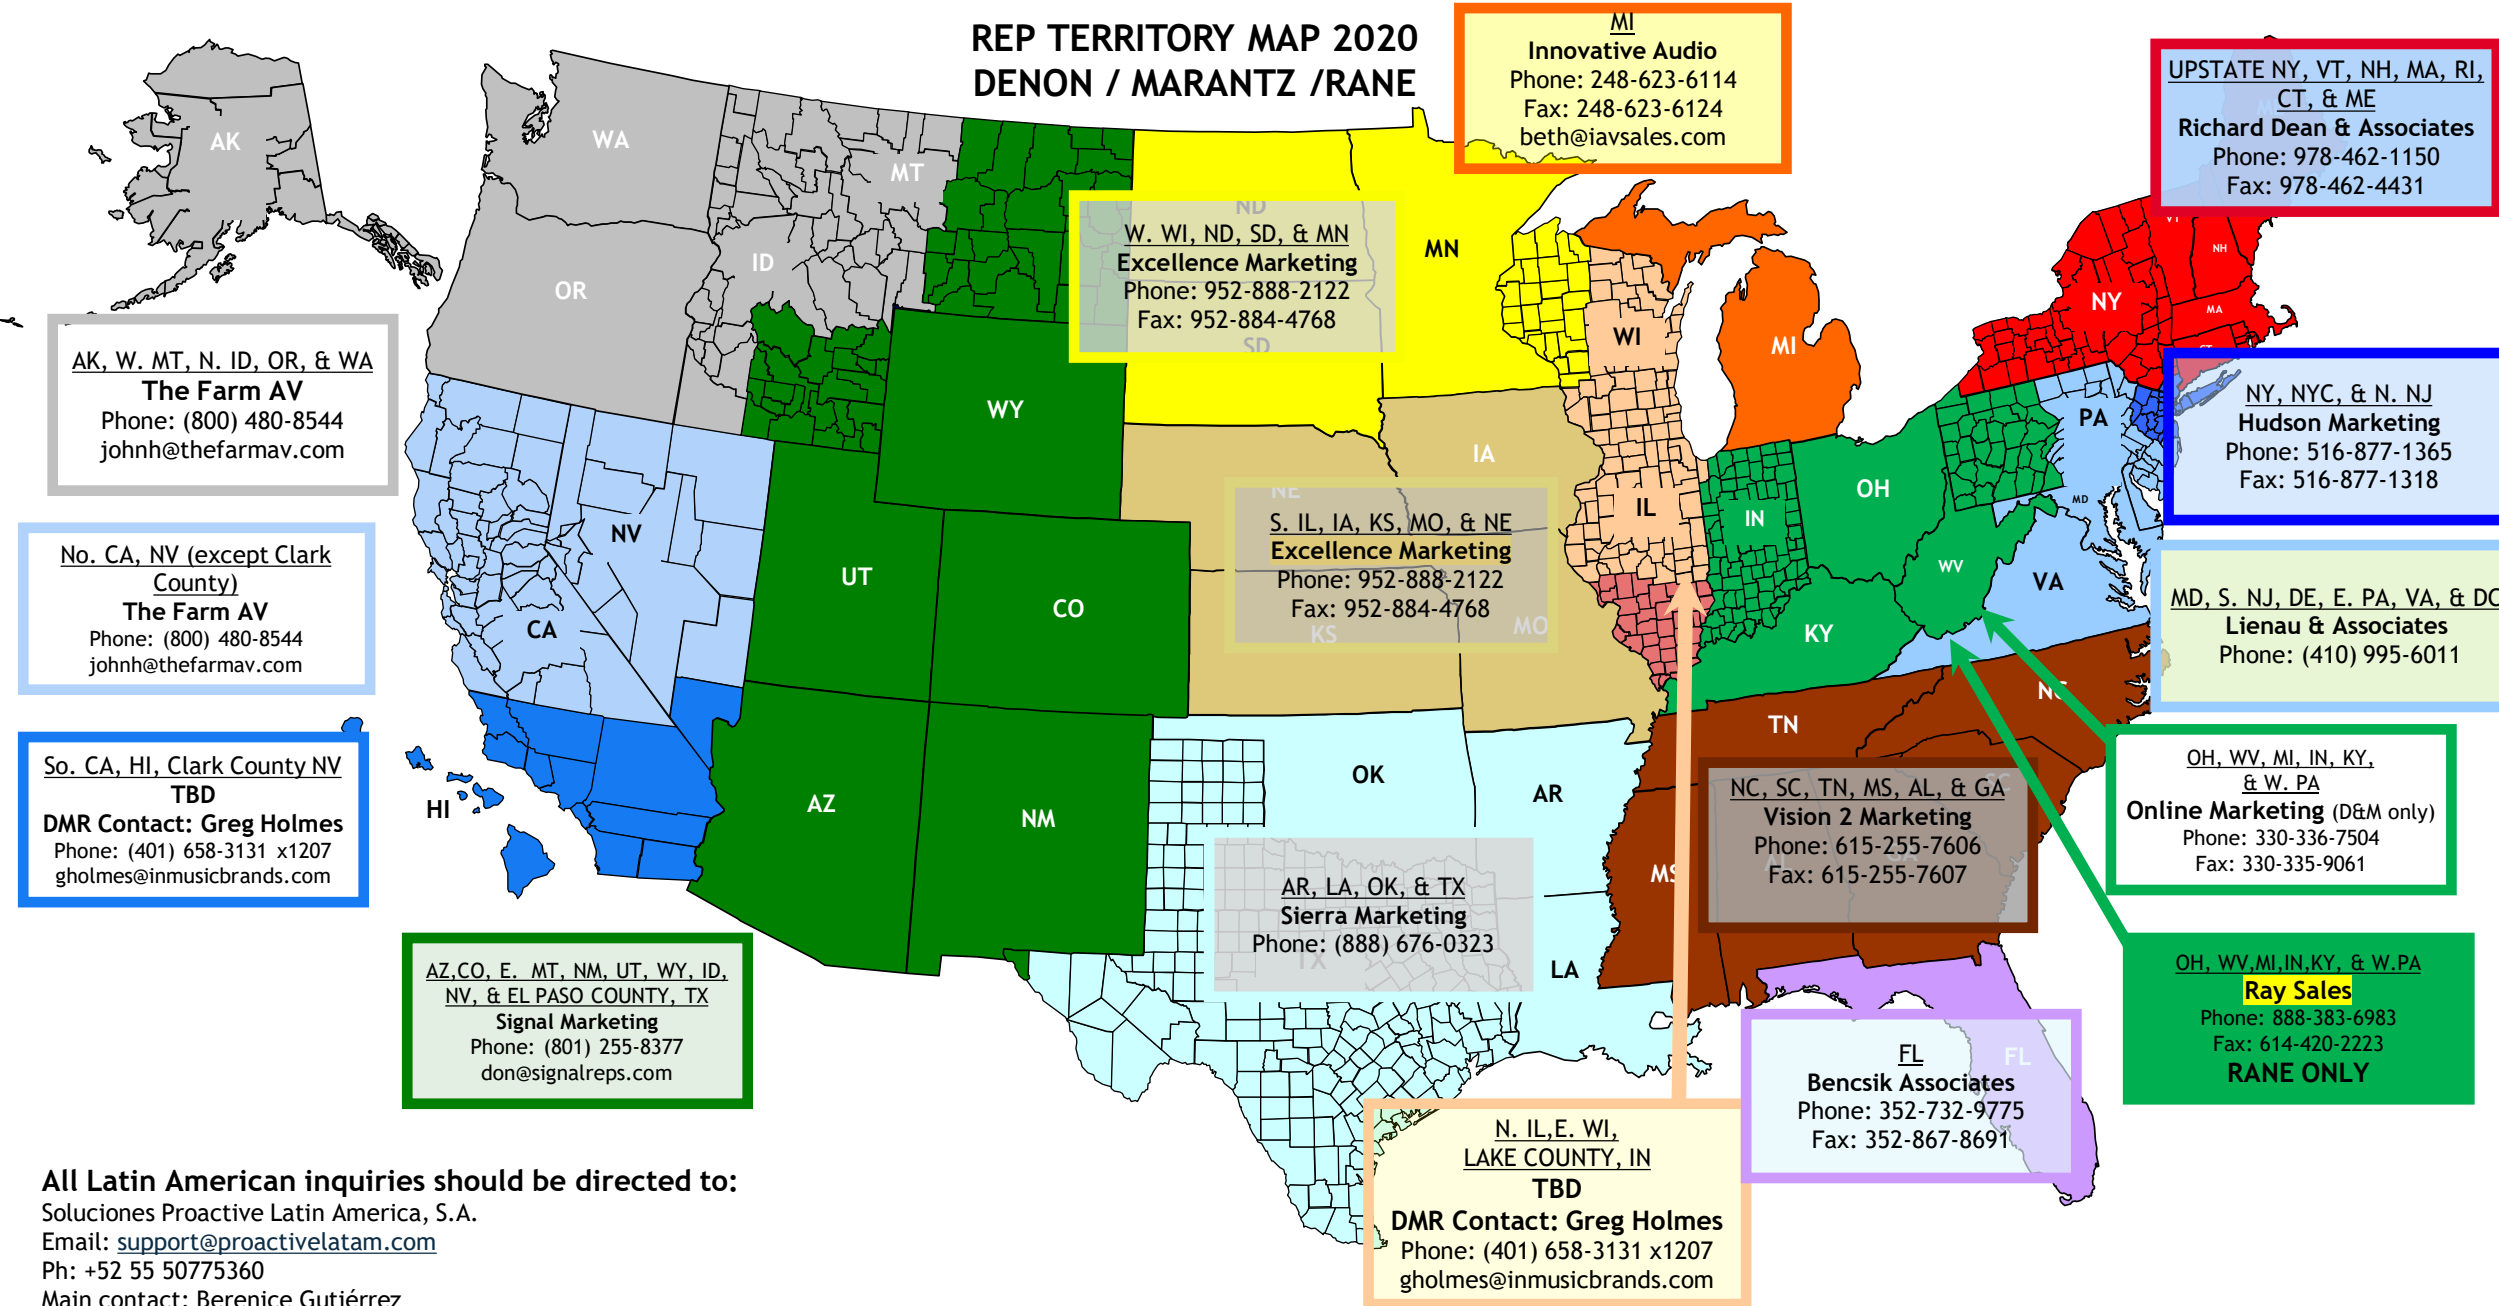

REP TERRITORY MAP 2020 DENON / MARANTZ /RANE

MI
Innovative Audio
Phone: 248-623-6114
Fax: 248-623-6124
beth@iavsales.com

UPSTATE NY, VT, NH, MA, RI, CT, & ME
Richard Dean & Associates
Phone: 978-462-1150
Fax: 978-462-4431

W. WI, ND, SD, & MN
Excellence Marketing
Phone: 952-888-2122
Fax: 952-884-4768

AK, W. MT, N. ID, OR, & WA
The Farm AV
Phone: (800) 480-8544
johnh@thefarmav.com

NY, NYC, & N. NJ
Hudson Marketing
Phone: 516-877-1365
Fax: 516-877-1318

No. CA, NV (except Clark County)
The Farm AV
Phone: (800) 480-8544
johnh@thefarmav.com

S. IL, IA, KS, MO, & NE
Excellence Marketing
Phone: 952-888-2122
Fax: 952-884-4768

MD, S. NJ, DE, E. PA, VA, & DC
Lienau & Associates
Phone: (410) 995-6011

So. CA, HI, Clark County NV
TBD
DMR Contact: Greg Holmes
Phone: (401) 658-3131 x1207
gholmes@inmusicbrands.com

AZ, CO, E. MT, NM, UT, WY, ID, NV, & EL PASO COUNTY, TX
Signal Marketing
Phone: (801) 255-8377
don@signalreps.com

OH, WV, MI, IN, KY, & W. PA
Online Marketing (D&M only)
Phone: 330-336-7504
Fax: 330-335-9061

NC, SC, TN, MS, AL, & GA
Vision 2 Marketing
Phone: 615-255-7606
Fax: 615-255-7607

OH, WV, MI, IN, KY, & W. PA
Ray Sales
Phone: 888-383-6983
Fax: 614-420-2223
RANE ONLY

AR, LA, OK, & TX
Sierra Marketing
Phone: (888) 676-0323

N. IL, E. WI, LAKE COUNTY, IN
TBD
DMR Contact: Greg Holmes
Phone: (401) 658-3131 x1207
gholmes@inmusicbrands.com

FL
Bencsik Associates
Phone: 352-732-9775
Fax: 352-867-8691

All Latin American inquiries should be directed to:
Soluciones Proactive Latin America, S.A.
Email: support@proactivelatam.com
Ph: +52 55 50775360
Main contact: Berenice Gutiérrez
Mexico City, Mexico