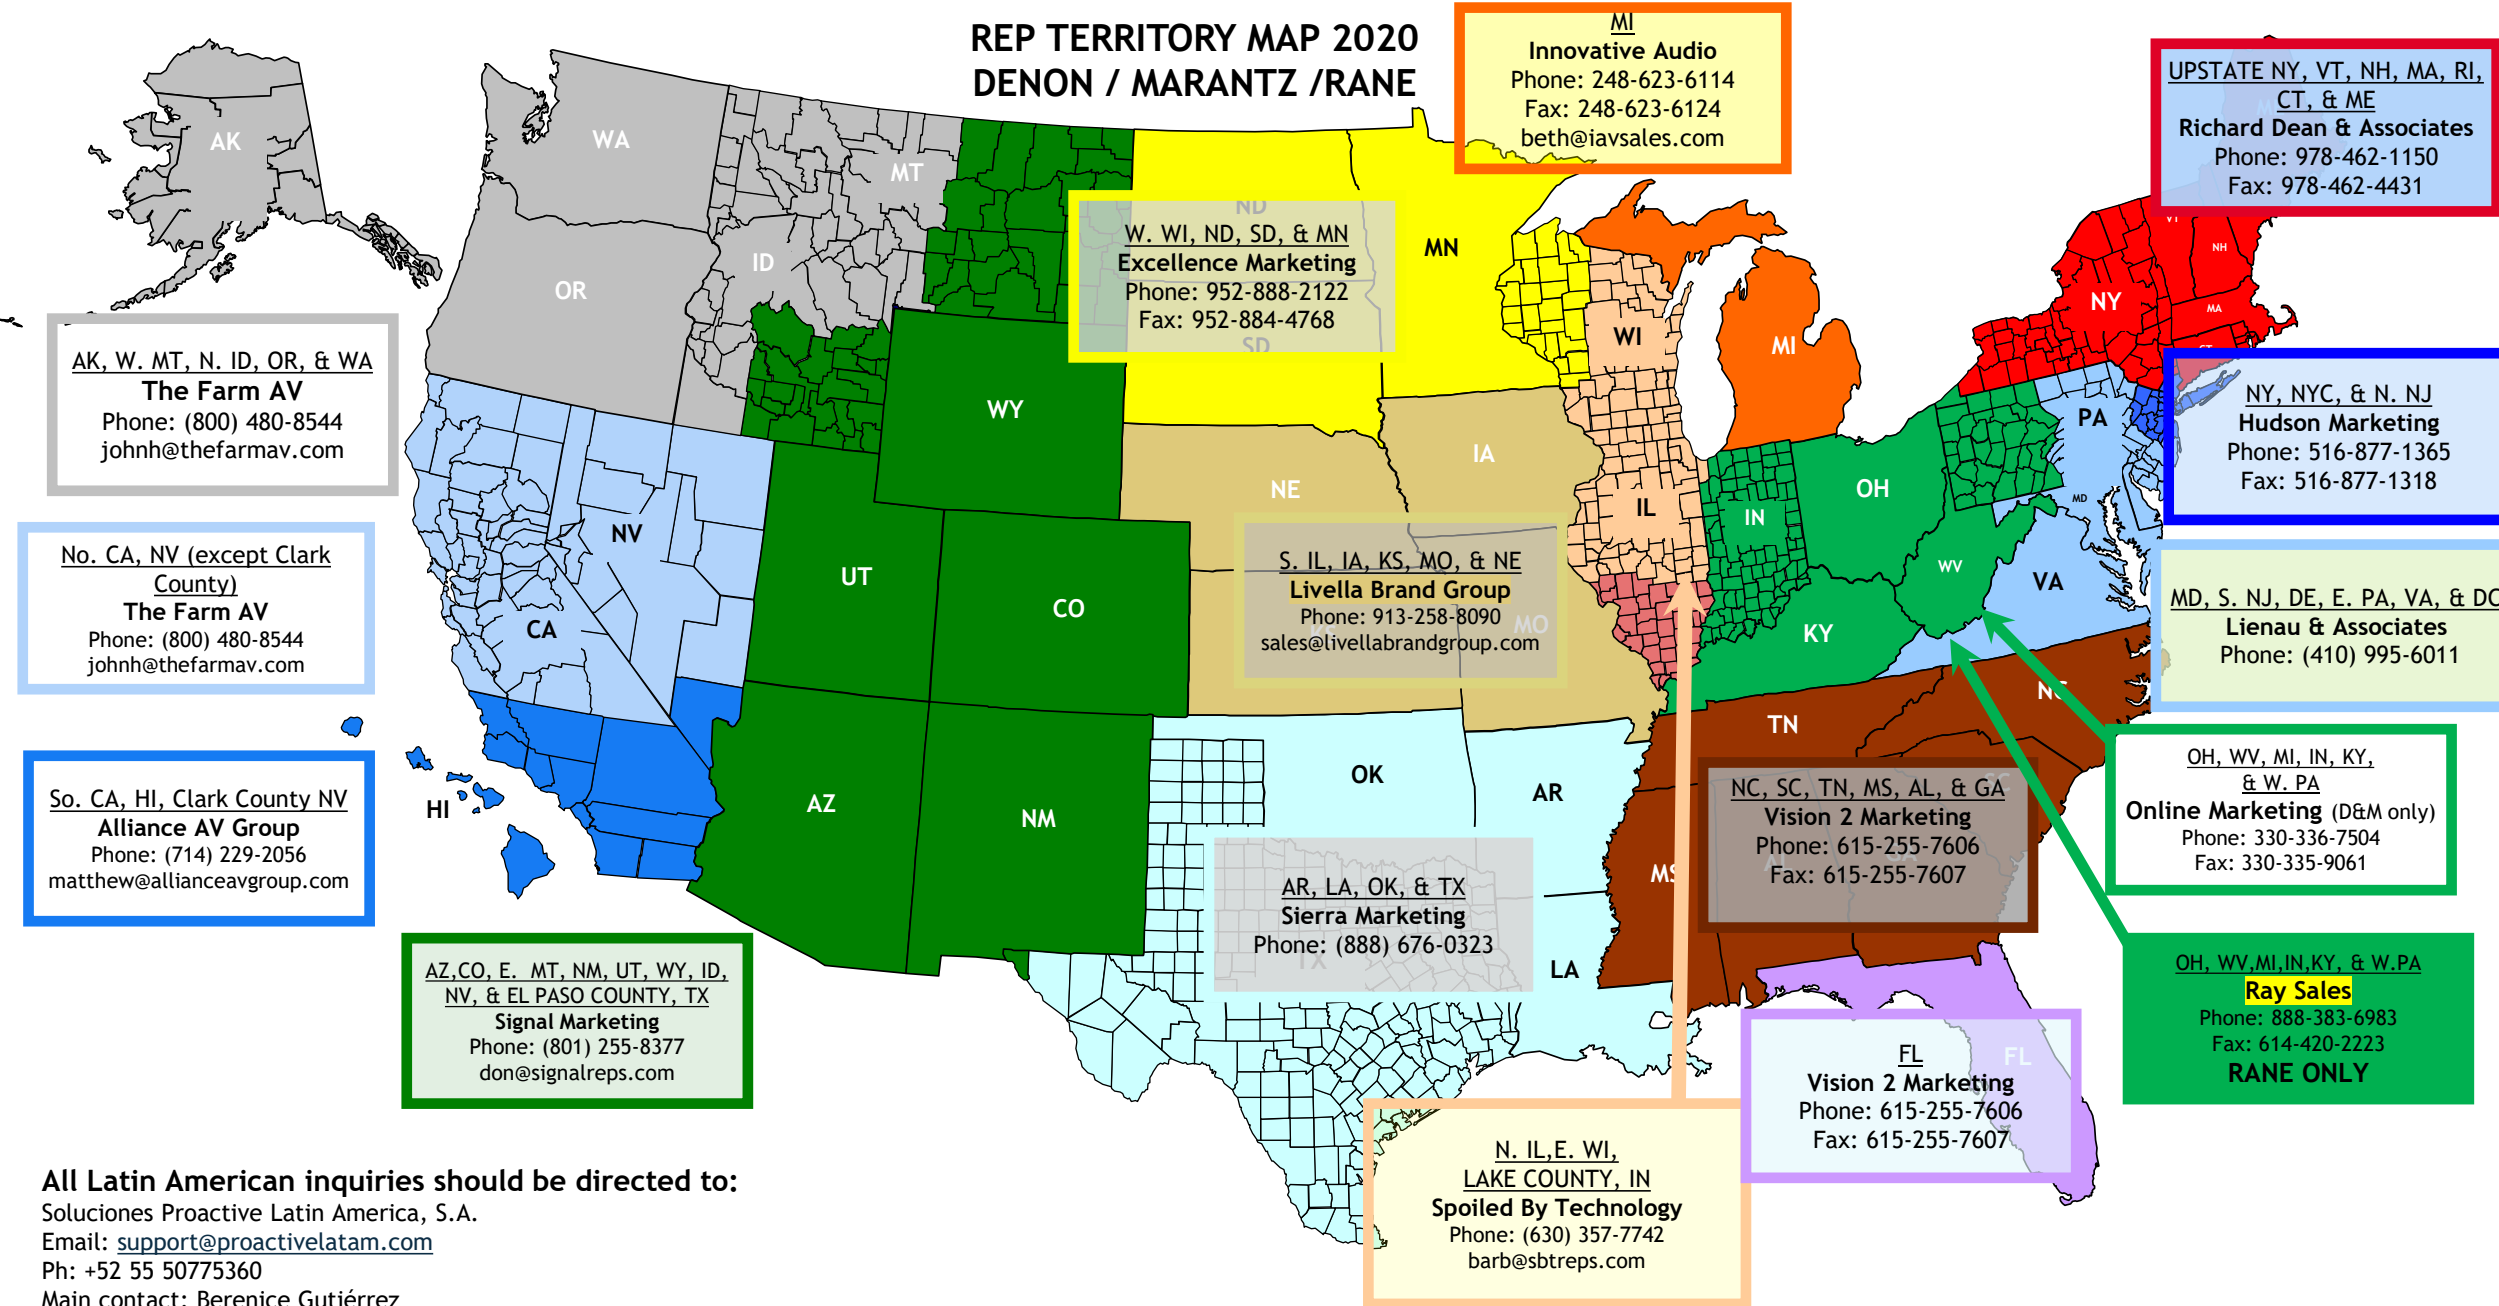

REP TERRITORY MAP 2020 DENON / MARANTZ /RANE

All Latin American inquiries should be directed to:

Soluciones Proactive Latin America, S.A.
Email: support@proactivelatam.com
Ph: +52 55 50775360
Main contact: Berenice Gutiérrez
Mexico City, Mexico